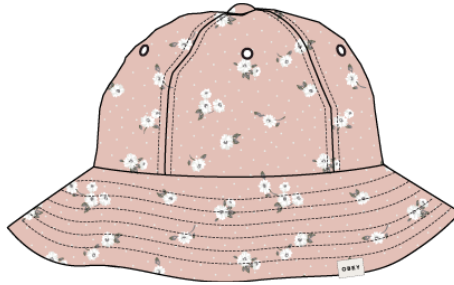

CHAMPAGNE

**KALSMAN HAT**

**200140140**

DESCRIPTION: LOW PROFILE, UNSTRUCTURED 6-PANEL STRAPBACK BASEBALL HAT

100% COTTON

PURPLE, PINK

O/S

PURPLE

PINK

**FRANKLIN BUCKET HAT**

**200520006**

DESCRIPTION: 6 PANEL BELL SHAPE BASKET HAT WITH A PATCH

100% ACRYLIC

BVLACK, WHITE

O/S

BLACK

WHITE

**LEBRA BUCKET HAT**

**200520007**

100% POLYESTER

PEACH MULTI, BLACK MULTI

O/S

PEACH MULTI

BLACK MULTI

DESCRIPTION: ANKLE LENGTH CREW SOCKS WITH CUSTOM OBEY ARTWORK

85% COTTON 13% POLYESTER 2% ELASTANE

WHITE/BLACK, WHITE/CHAMPAGNE, WHITE/VGREENLEAF

O/S

WHITE/BLACK

WHITE/CHAMPAGNE

WHITE/GREENLEAF

**THREE GRACES SOCK**