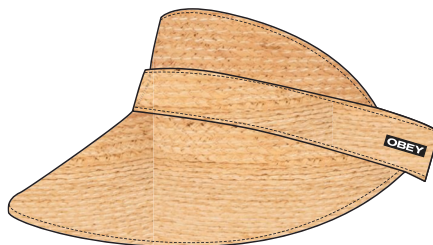

PINK

**FRANKLIN BUCKET HAT**

**200520006**

DESCRIPTION: 6 PANEL BELL SHAPE BASKET HAT WITH A PATCH

100% ACRYLIC

BVLACK, WHITE

O/S

BLACK

WHITE

**LEBRA BUCKET HAT**

**200520007**

100% POLYESTER

PEACH MULTI, BLACK MULTI

O/S

PEACH MULTI

BLACK MULTI

**SLATER VISOR**

**200540012**

100% STRAW

NATURAL

O/S

NATURAL

**COOP SOCK**

**200260070**

DESCRIPTION: ANKLE LENGTH CREW SOCKS WITH CUSTOM OBEY ARTWORK

85% COTTON 13% POLYESTER 2% ELASTANE

WHITE/BLACK, WHITE/CHAMPAGNE, WHITE/VGREENLEAF

O/S

WHITE/BLACK

WHITE/CHAMPAGNE

WHITE/GREENLEAF

**THREE GRACES SOCK**